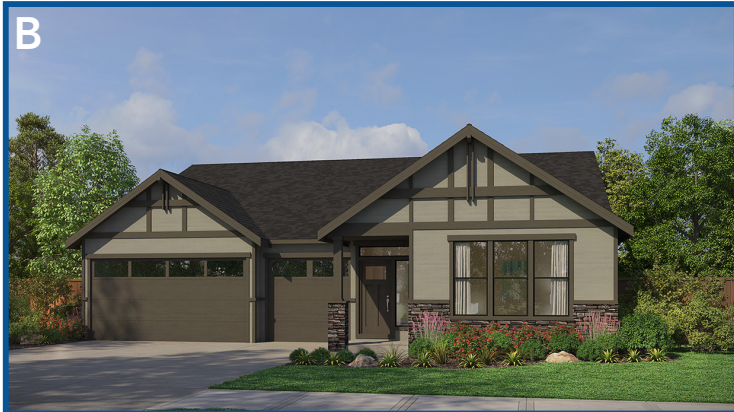

# THE LAURELWOOD

2,258 SF | 3 Bedroom | 2-3 Bath

 **Pacific Lifestyle Homes.com**

# THE LAURELWOOD

## 2,258 SF | 3 Bedroom | 2-3 Bath