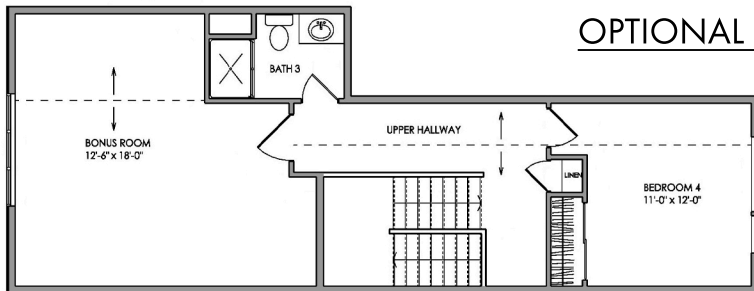

Plymouth

2712 SF | 4 Bedroom | 2.75 Bath

MAIN FLOOR PLAN

OPTIONAL UPPER FLOOR PLAN

Zetterberg Custom
Homes & Remodeling

MCCORMICK
CLOSE TO WHAT COUNTS