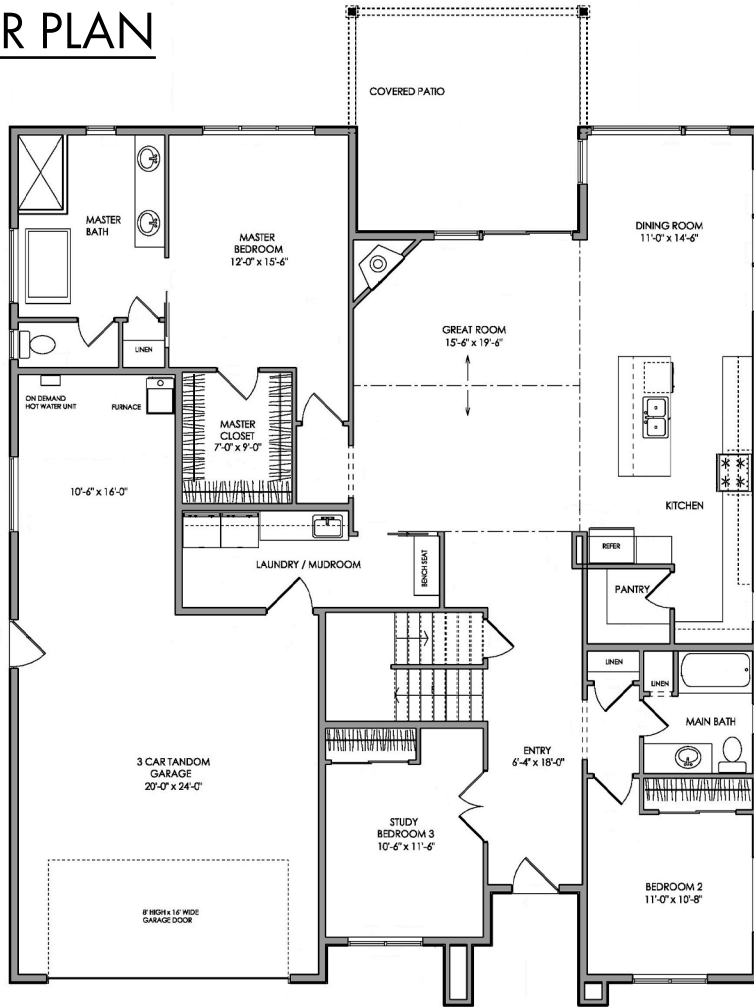

Plymouth

2712 SF | 4 Bedroom | 2.75 Bath

MAIN FLOOR PLAN

OPTIONAL UPPER FLOOR PLAN

Zetterberg Custom
Homes & Remodeling

MCCORMICK
CLOSE TO WHAT COUNTS