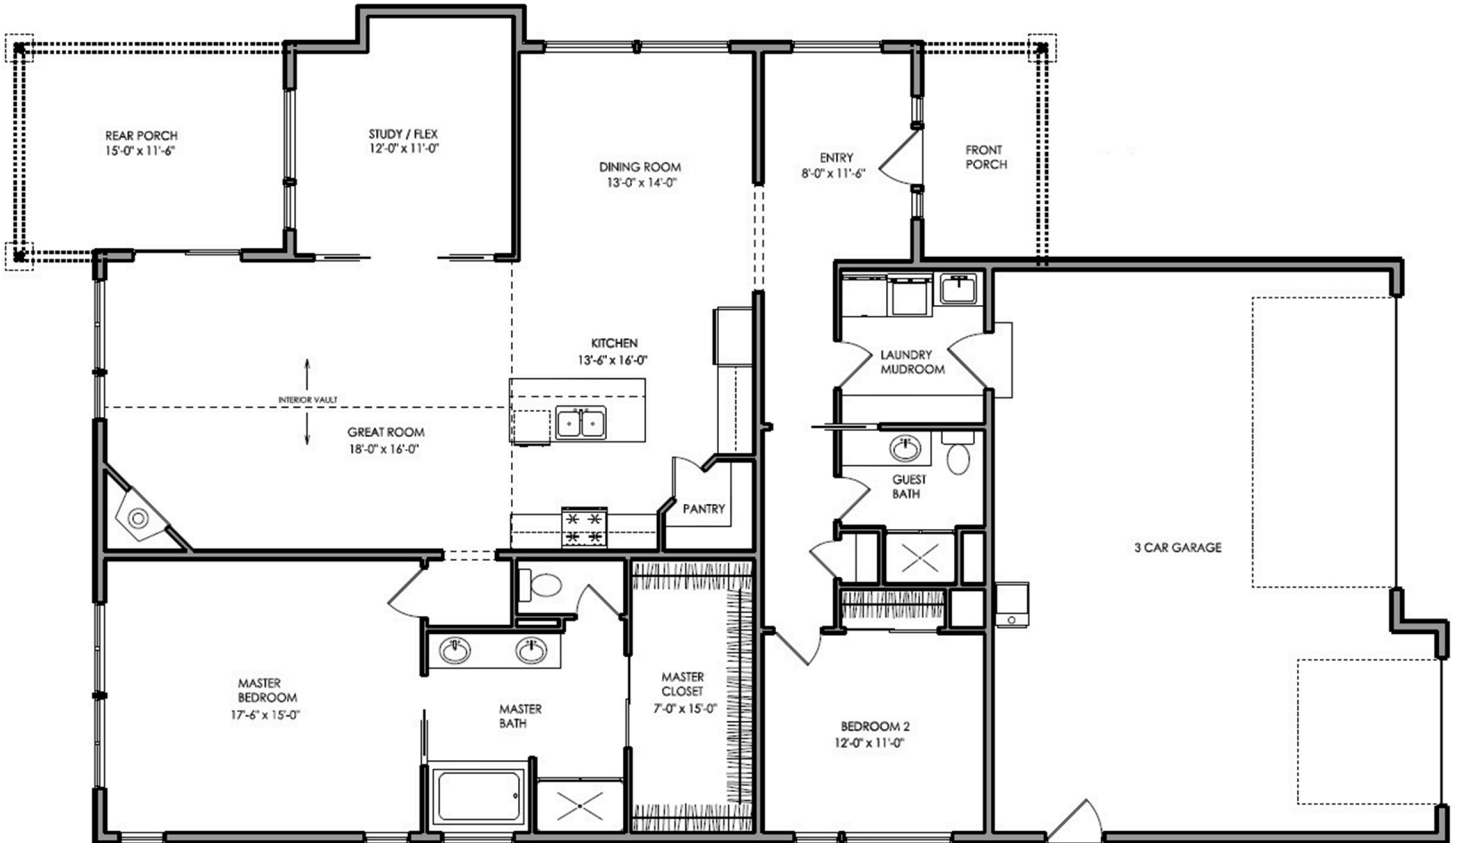

# Lawton

2028 SF | 3 Bedroom | 2 Bath

Zetterberg Custom  
Homes & Remodeling

MCCORMICK  
CLOSE TO WHAT COUNTS