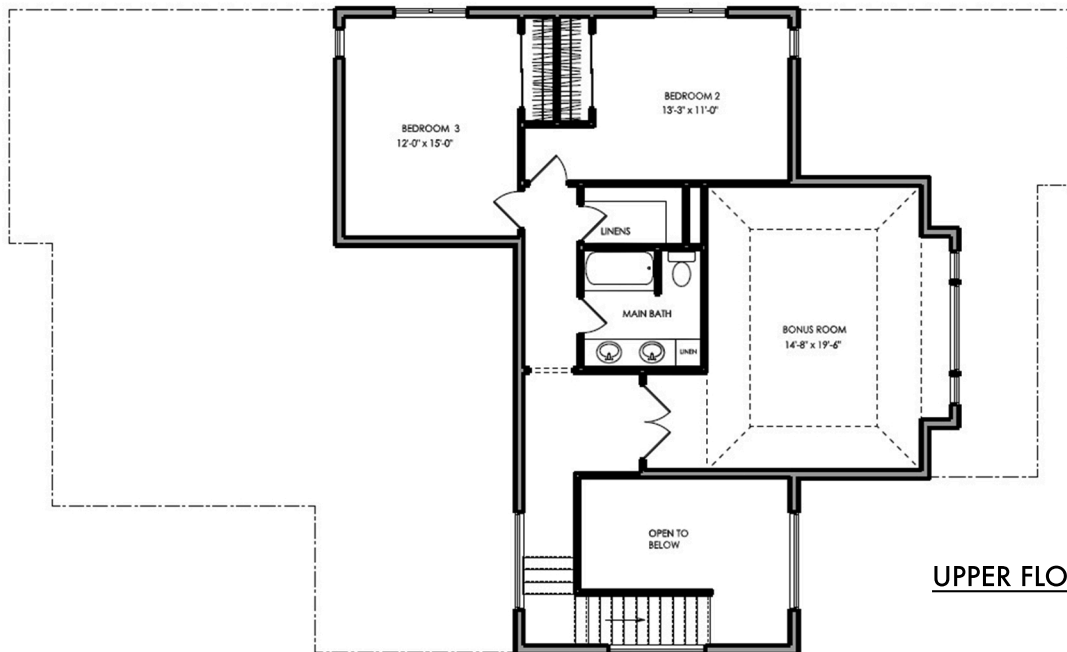

Hartford

3018 SF | 4 Bedroom | 2.75 Bath

MAIN FLOOR PLAN

UPPER FLOOR PLAN

**Zetterberg Custom
Homes & Remodeling**

MCCORMICK
CLOSE TO WHAT COUNTS