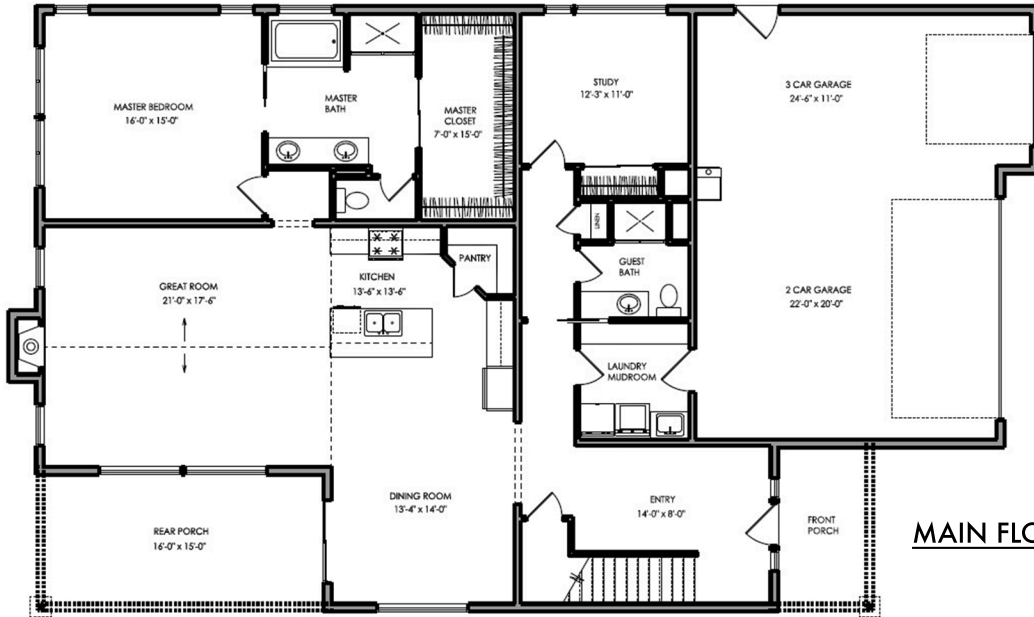

Hartford

3018 SF | 4 Bedroom | 2.75 Bath

MAIN FLOOR PLAN

UPPER FLOOR PLAN

**Zetterberg Custom
Homes & Remodeling**

MCCORMICK
CLOSE TO WHAT COUNTS