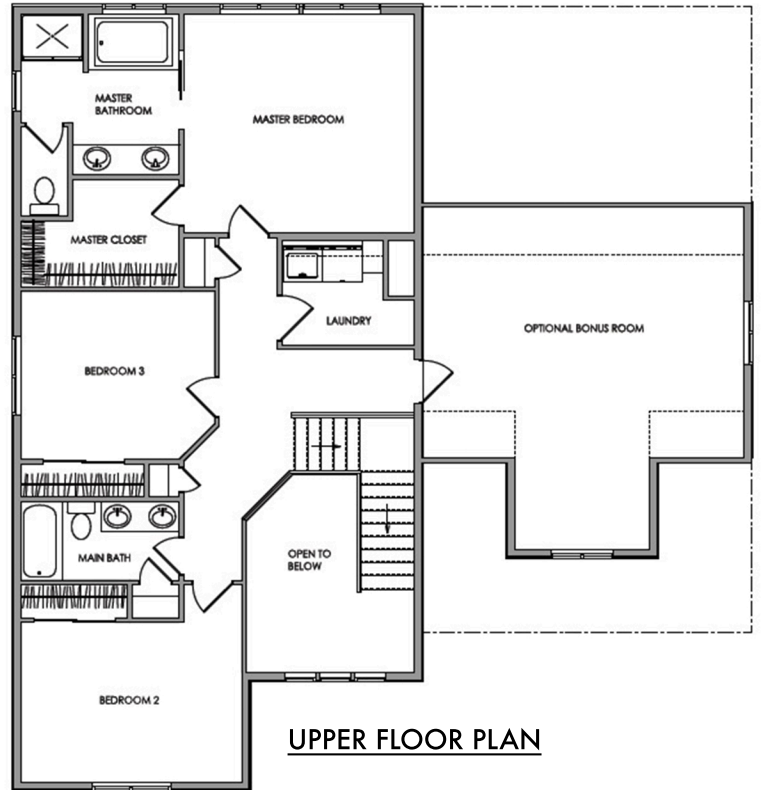

Drayton

2763 SF | 4 Bedroom | 2.75 Bath

MAIN FLOOR PLAN

UPPER FLOOR PLAN

Zetterberg Custom
Homes & Remodeling

MCCORMICK
CLOSE TO WHAT COUNTS