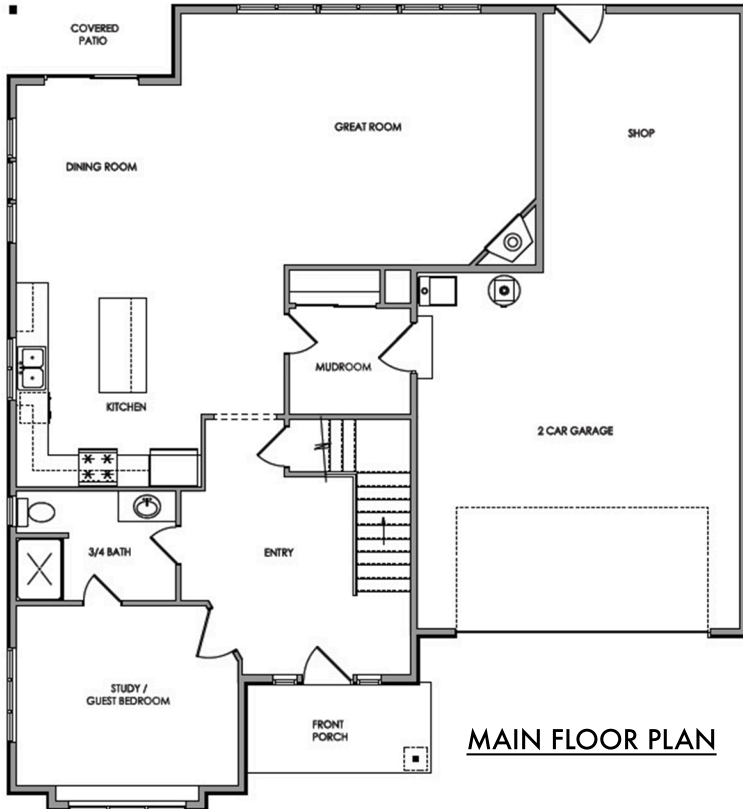

Drayton

2763 SF | 4 Bedroom | 2.75 Bath

MAIN FLOOR PLAN

UPPER FLOOR PLAN

Zetterberg Custom
Homes & Remodeling

MCCORMICK
CLOSE TO WHAT COUNTS