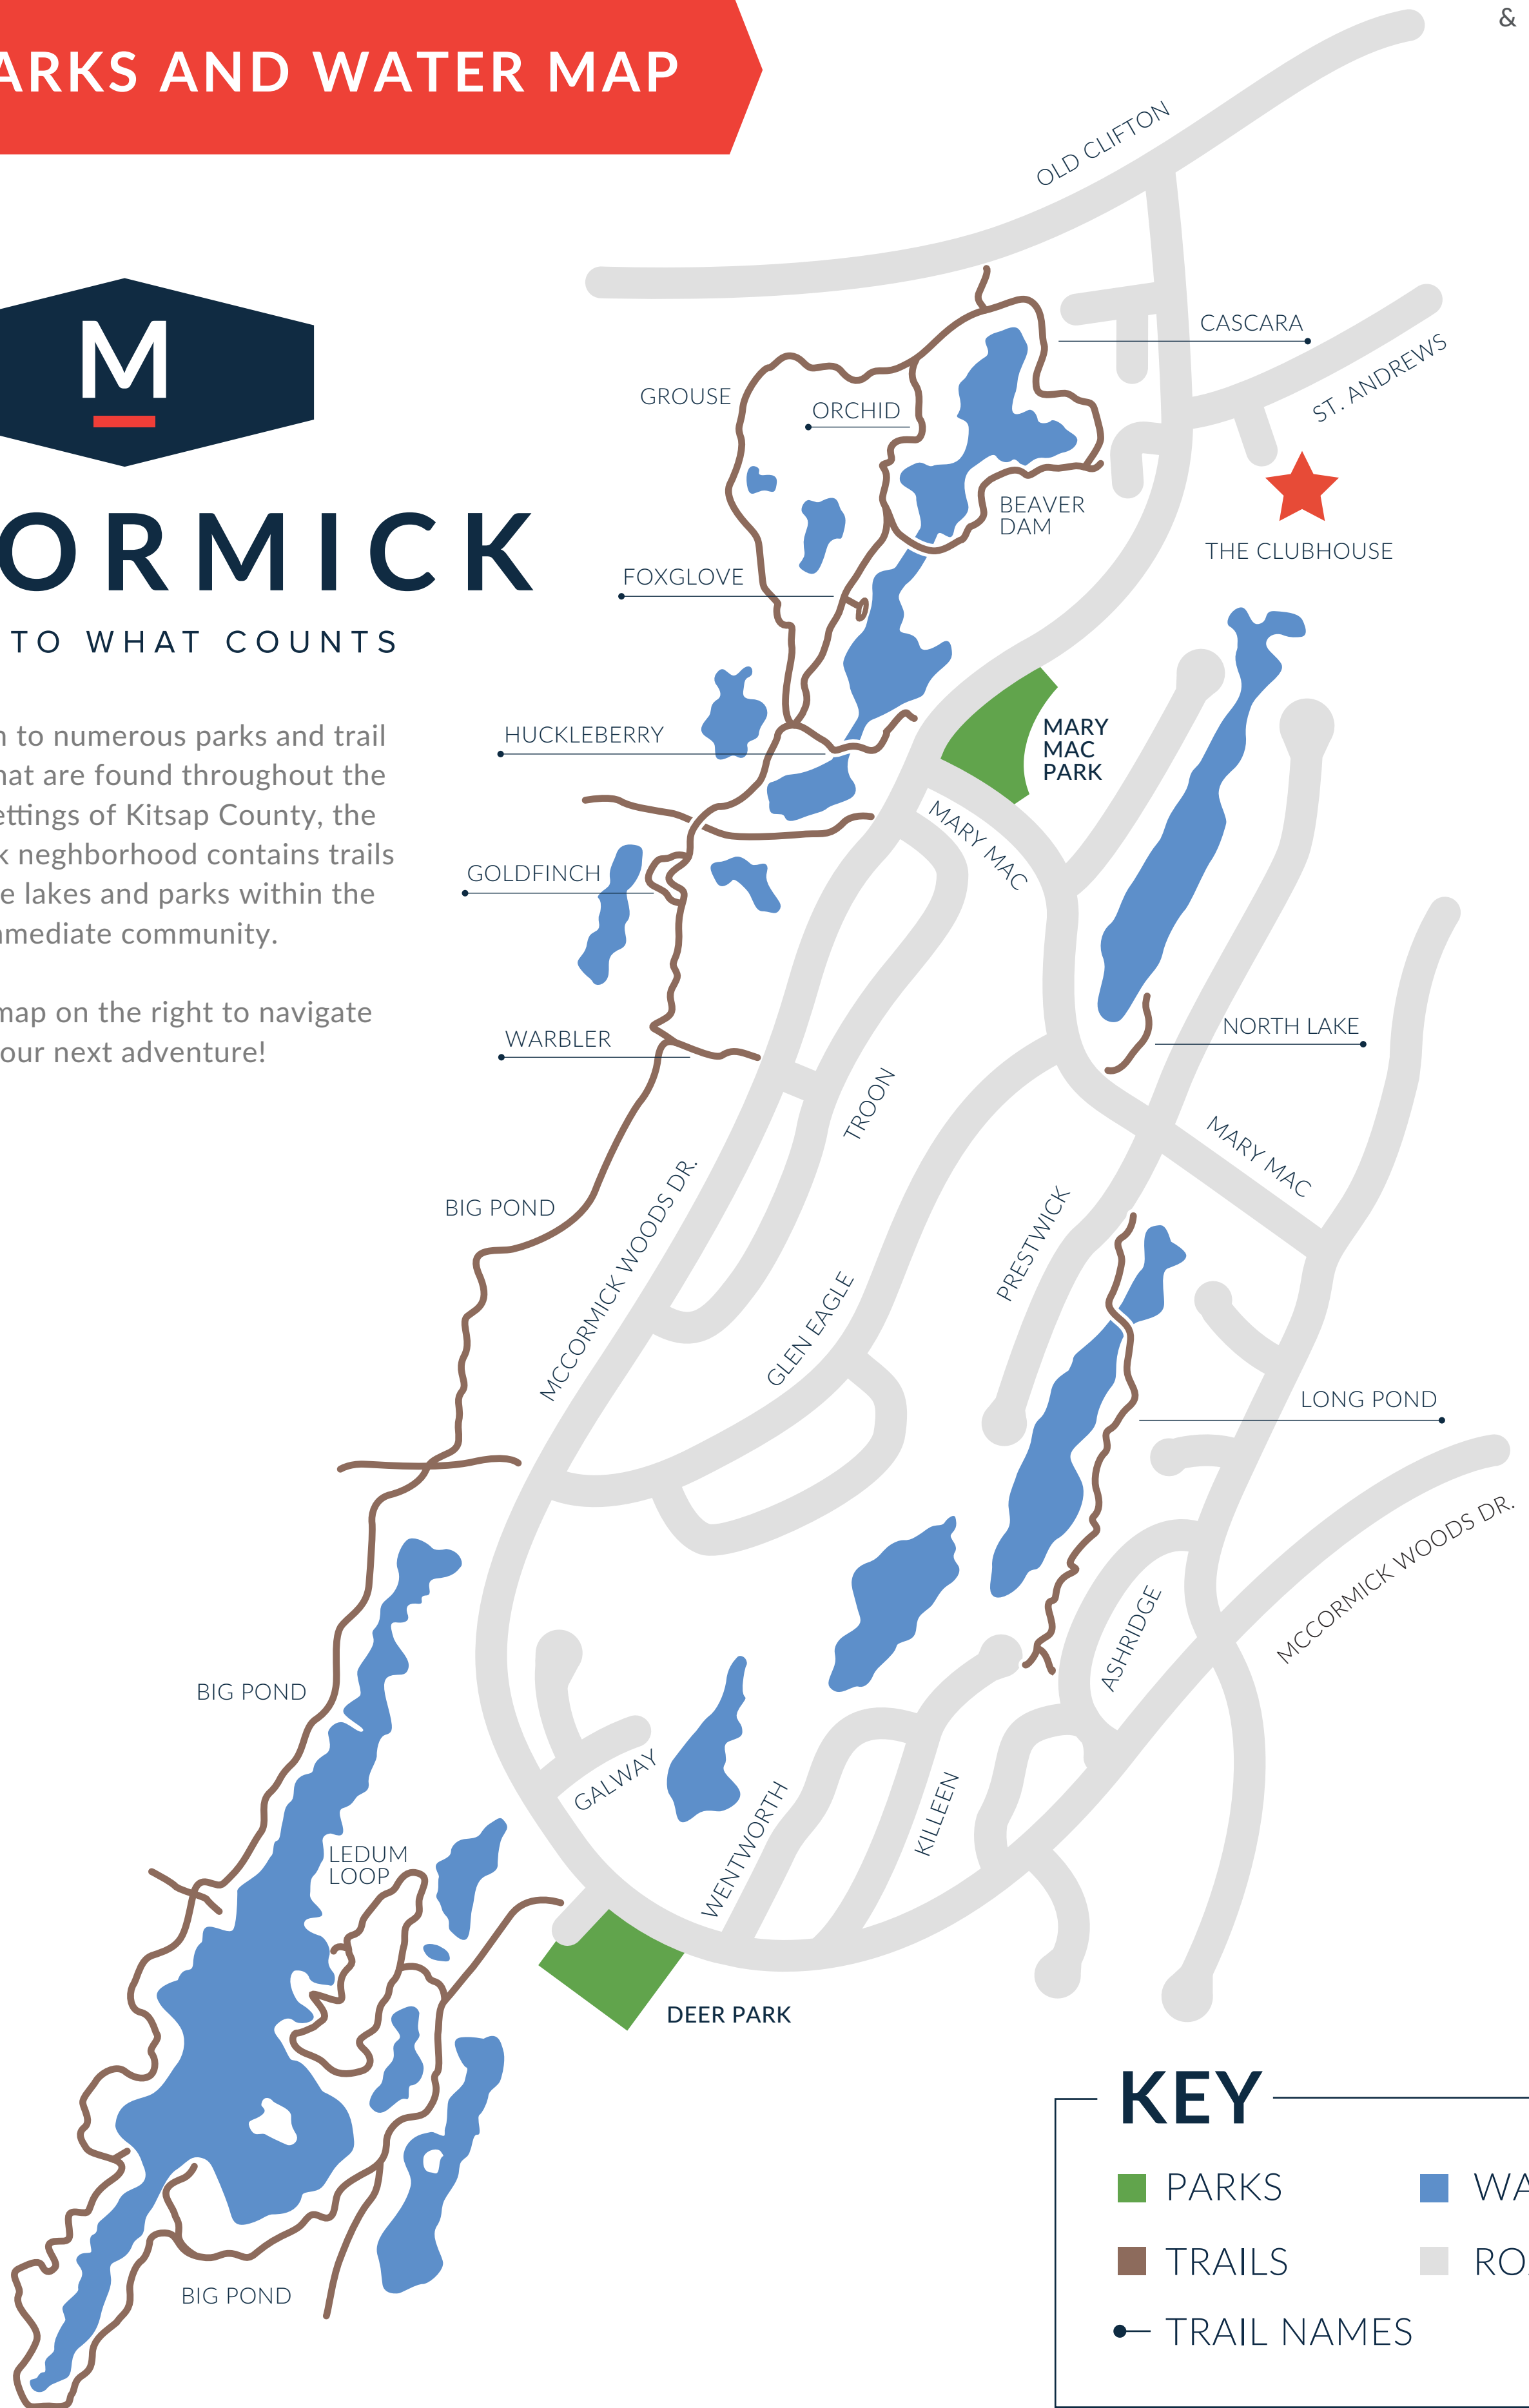

# TRAILS, PARKS AND WATER MAP

## MCCORMICK

CLOSE TO WHAT COUNTS

In addition to numerous parks and trail systems that are found throughout the natural settings of Kitsap County, the McCormick neighborhood contains trails linking the lakes and parks within the immediate community.

Use the map on the right to navigate your next adventure!

GIG HARBOR  
& TACOMA