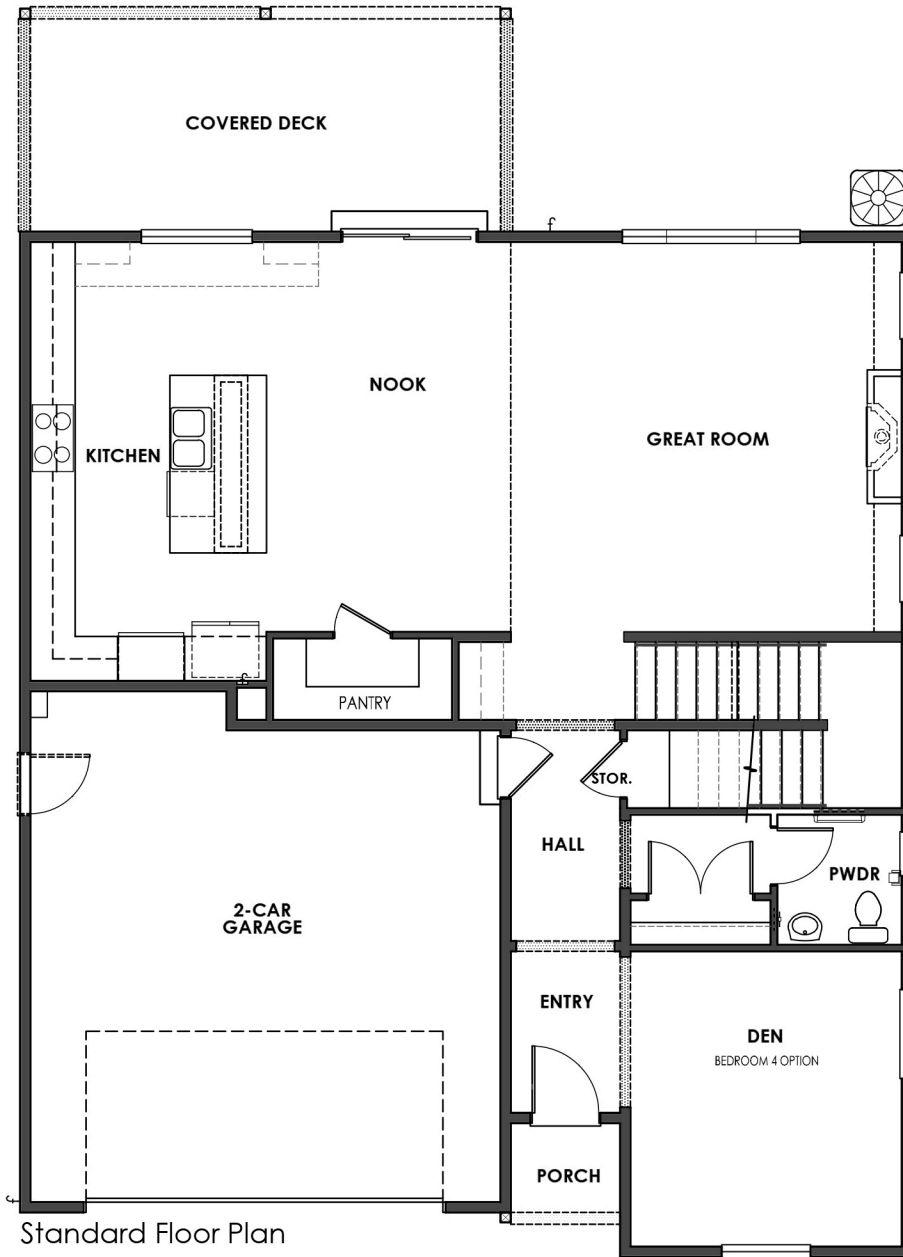

Collins

2364 SF | 3-5 Bedroom | 2.5-4 Bath
(Main Floor)

Standard Floor Plan

Bedroom 4 Option

Collins

2364 SF | 3-5 Bedroom | 2.5-4 Bath
(Upper Floor)

Standard Second Floor Plan

Suite Option

Owners Bath Option

Loft Option