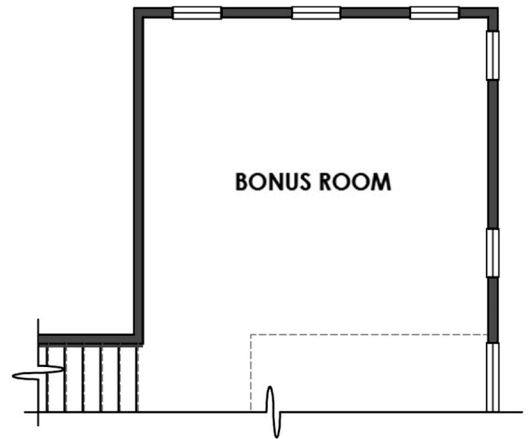

Carson

2626 SF | 3-4 Bedroom | 2.5 Bath

(Main Floor)

Standard Floor Plan

Owners Bath Option

CENTURY
COMMUNITIES

MCCORMICK
CLOSE TO WHAT COUNTS

Carson

2626 SF | 3-4 Bedroom | 2.5 Bath
(Upper Floor)

Standard Second Floor Plan

Bedroom 4 Option

Bonus Room Option