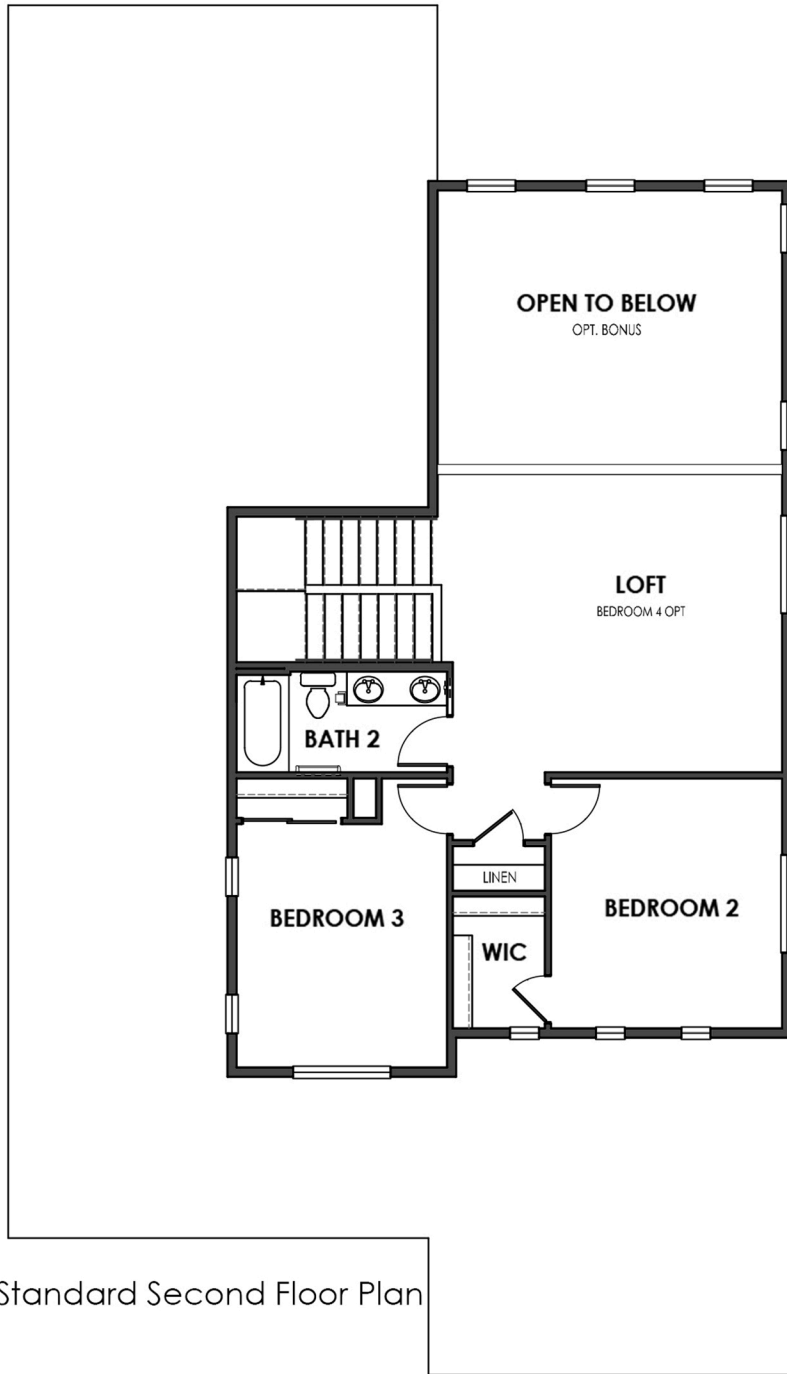

Carson

2626 SF | 3-4 Bedroom | 2.5 Bath

(Main Floor)

Standard Floor Plan

Owners Bath Option

CENTURY
COMMUNITIES

MCCORMICK
CLOSE TO WHAT COUNTS

Carson

2626 SF | 3-4 Bedroom | 2.5 Bath
(Upper Floor)

Standard Second Floor Plan

Bedroom 4 Option

Bonus Room Option