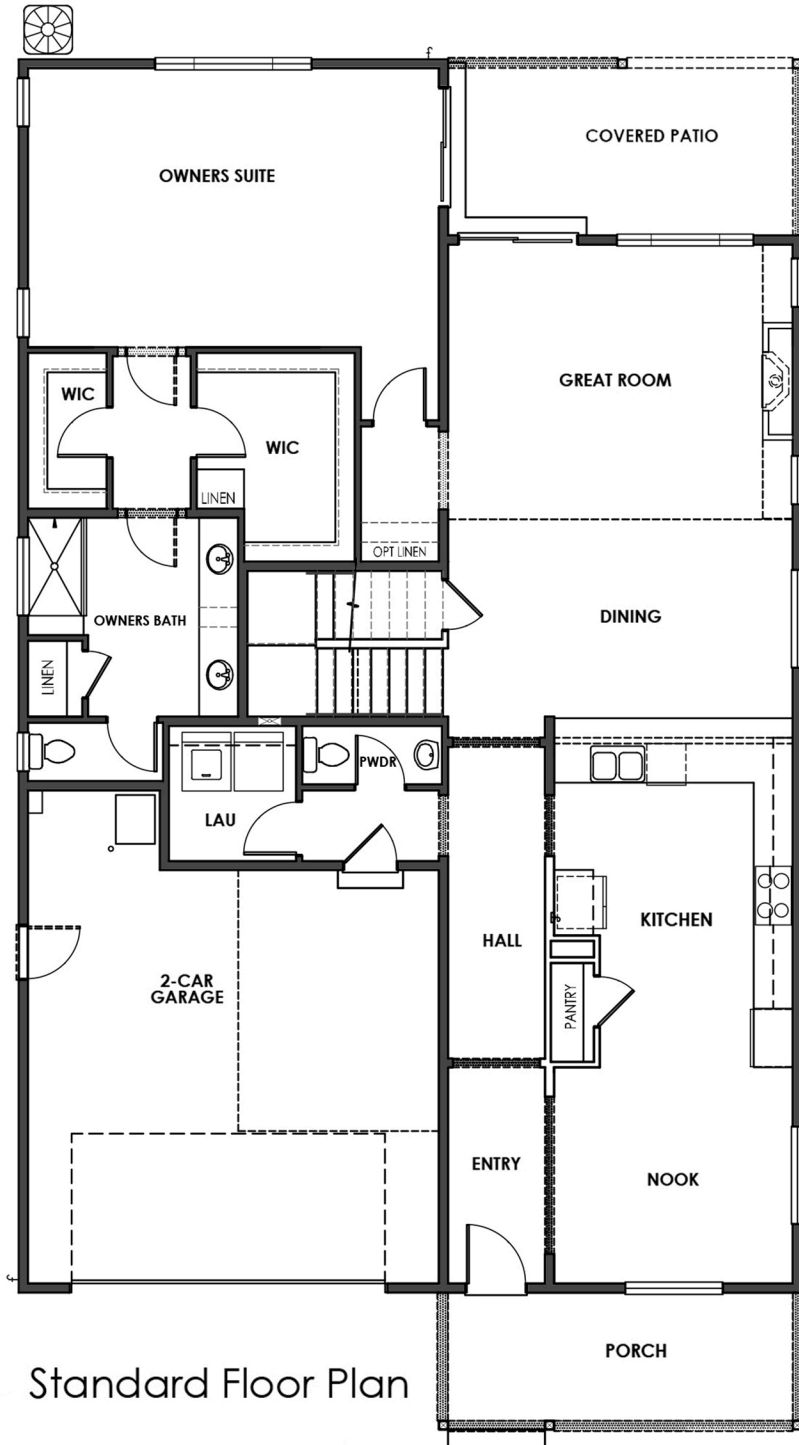

Carson

2626 SF | 3-4 Bedroom | 2.5 Bath

(Main Floor)

Standard Floor Plan

Owners Bath Option

CENTURY
COMMUNITIES

MCCORMICK
CLOSE TO WHAT COUNTS

Carson

2626 SF | 3-4 Bedroom | 2.5 Bath
(Upper Floor)

Standard Second Floor Plan

Bedroom 4 Option

Bonus Room Option