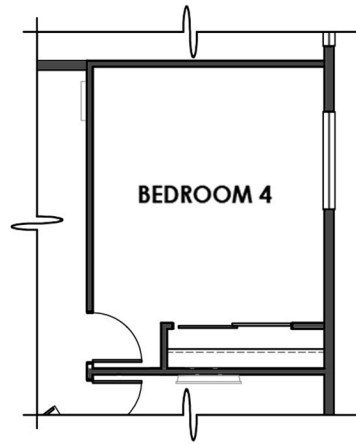

Carson

2626 SF | 3-4 Bedroom | 2.5 Bath

(Main Floor)

Standard Floor Plan

Owners Bath Option

CENTURY
COMMUNITIES

MCCORMICK
CLOSE TO WHAT COUNTS

Carson

2626 SF | 3-4 Bedroom | 2.5 Bath
(Upper Floor)

Standard Second Floor Plan

Bedroom 4 Option

Bonus Room Option