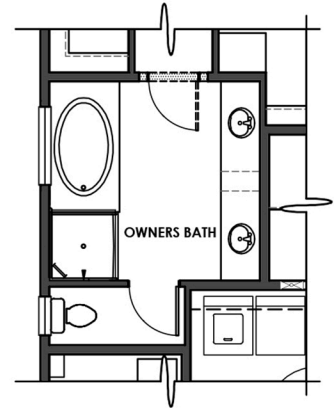

Carson

2626 SF | 3-4 Bedroom | 2.5 Bath

(Main Floor)

Standard Floor Plan

Owners Bath Option

CENTURY
COMMUNITIES

MCCORMICK
CLOSE TO WHAT COUNTS

Carson

2626 SF | 3-4 Bedroom | 2.5 Bath
(Upper Floor)

Standard Second Floor Plan

Bedroom 4 Option

Bonus Room Option