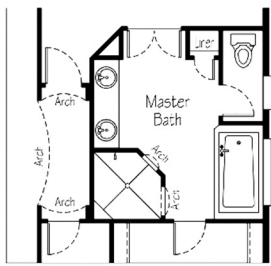

Shasta

2909 SF | 3 Bedroom | 2.5-3 Bath

Master Bath
Walk-out Shower
Option

Master Bath
Larger Shower
Option

4th Bedroom
Option