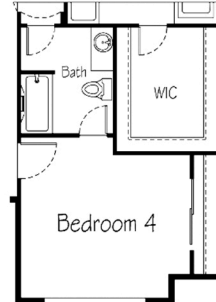

Shasta

2909 SF | 3 Bedroom | 2.5-3 Bath

Master Bath
Walk-out Shower
Option

Master Bath
Larger Shower
Option

4th Bedroom
Option