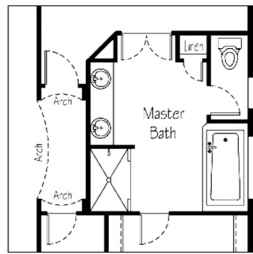

Shasta

2909 SF | 3 Bedroom | 2.5-3 Bath

Master Bath
Walk-out Shower
Option

Master Bath
Larger Shower
Option

4th Bedroom
Option