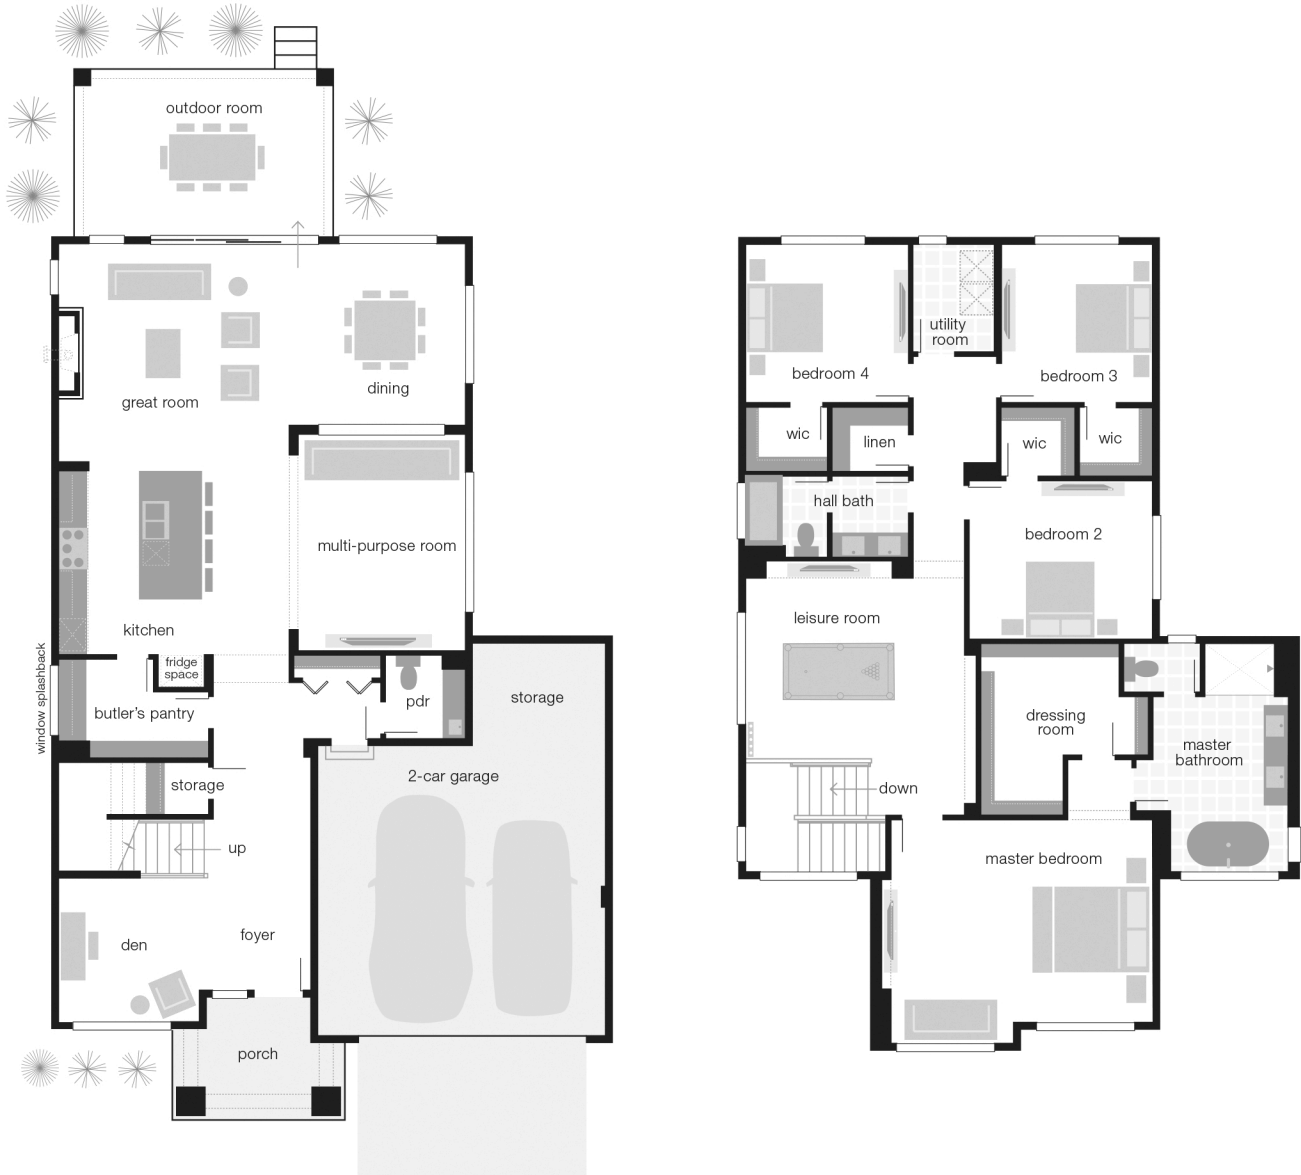

Calisto

3458 SF | 4 Bedroom | 2.5 Bath

MAINVUE
HOMES

M
MCCORMICK
CLOSE TO WHAT COUNTS