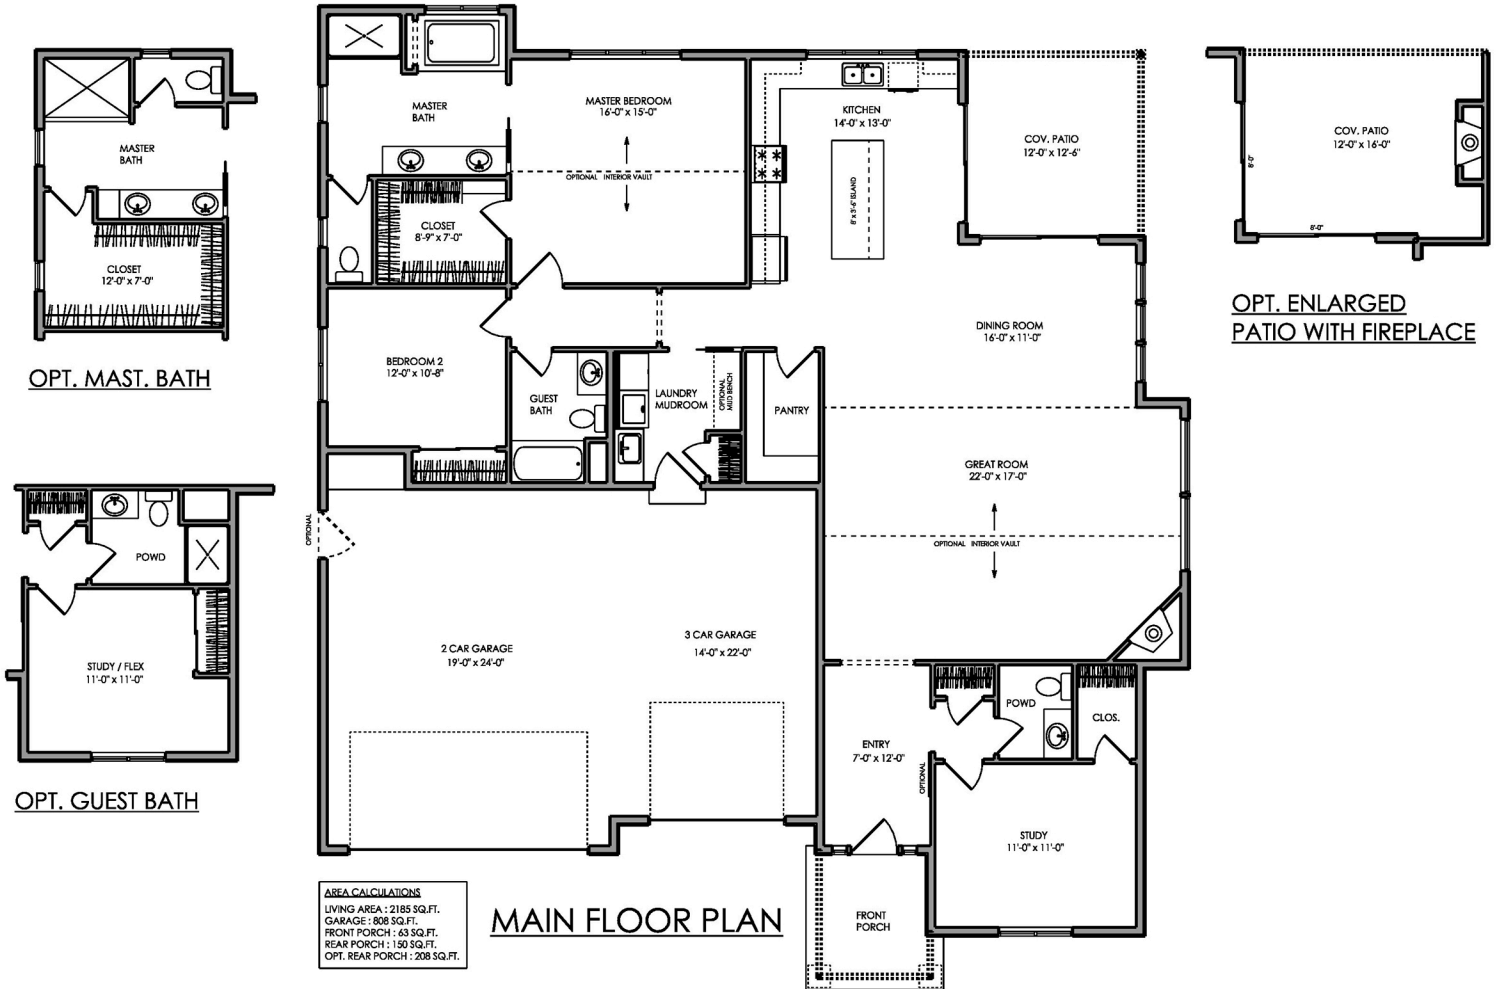

Kennedy

2185 SF | 3 Bedroom | 2.5-3 Bath

**Zetterberg Custom
Homes & Remodeling**

MCCORMICK
CLOSE TO WHAT COUNTS