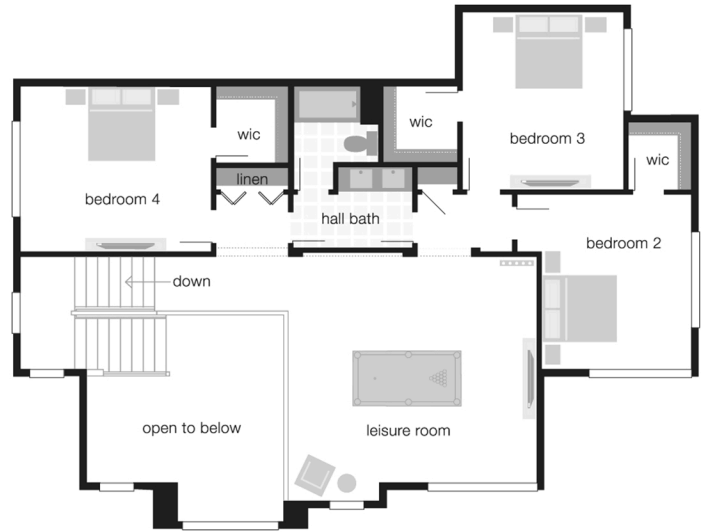

Glendale

3565 SF | 4 Bedroom | 2.5 Bath

MAINVUE
HOMES

M
MCCORMICK
CLOSE TO WHAT COUNTS