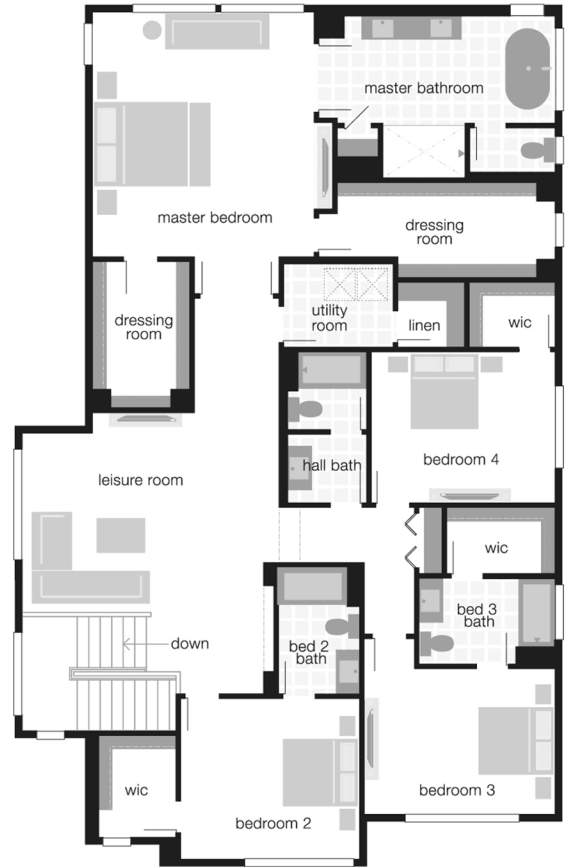

Duxton

4102 SF | 4 Bedroom | 4.5 Bath

MAINVUE
HOMES

M
MCCORMICK
CLOSE TO WHAT COUNTS