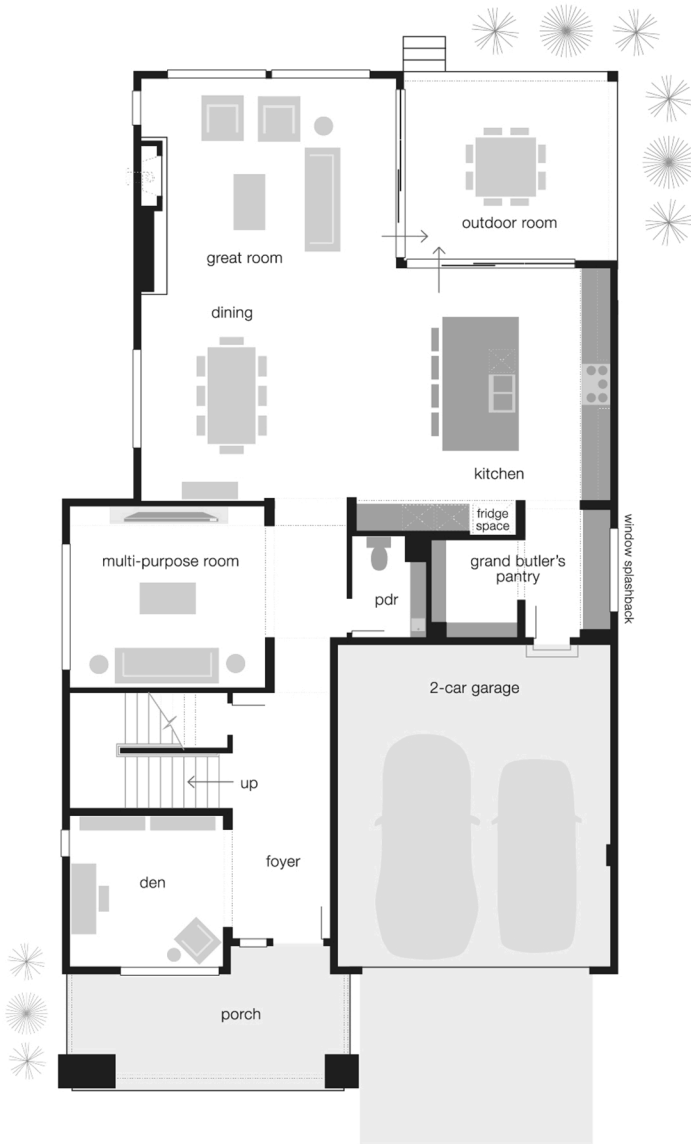

Duxton

4102 SF | 4 Bedroom | 4.5 Bath

MAINVUE
HOMES

M
MCCORMICK
CLOSE TO WHAT COUNTS