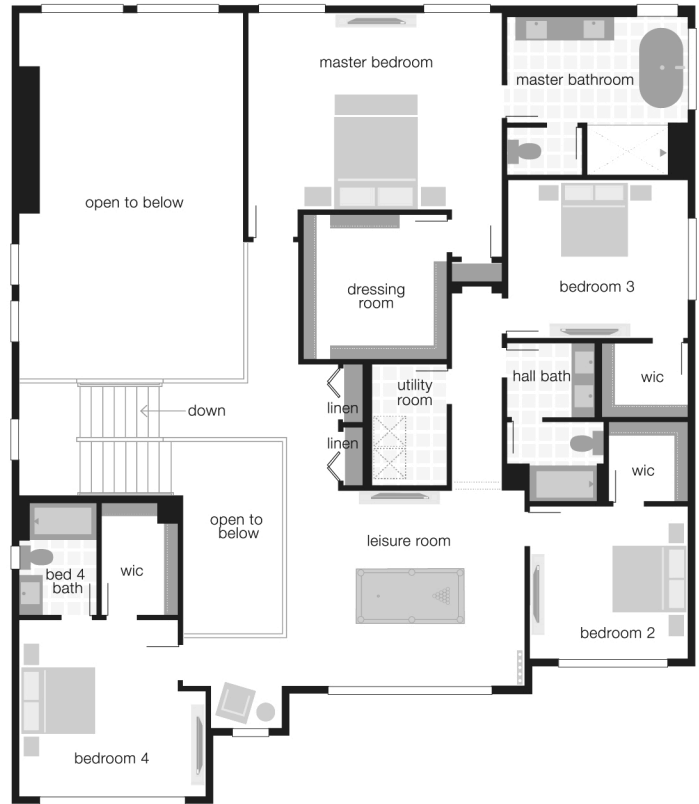

Avoca

4078 SF | 4 Bedroom | 3.5 Bath

MAINVUE
HOMES

M
MCCORMICK
CLOSE TO WHAT COUNTS