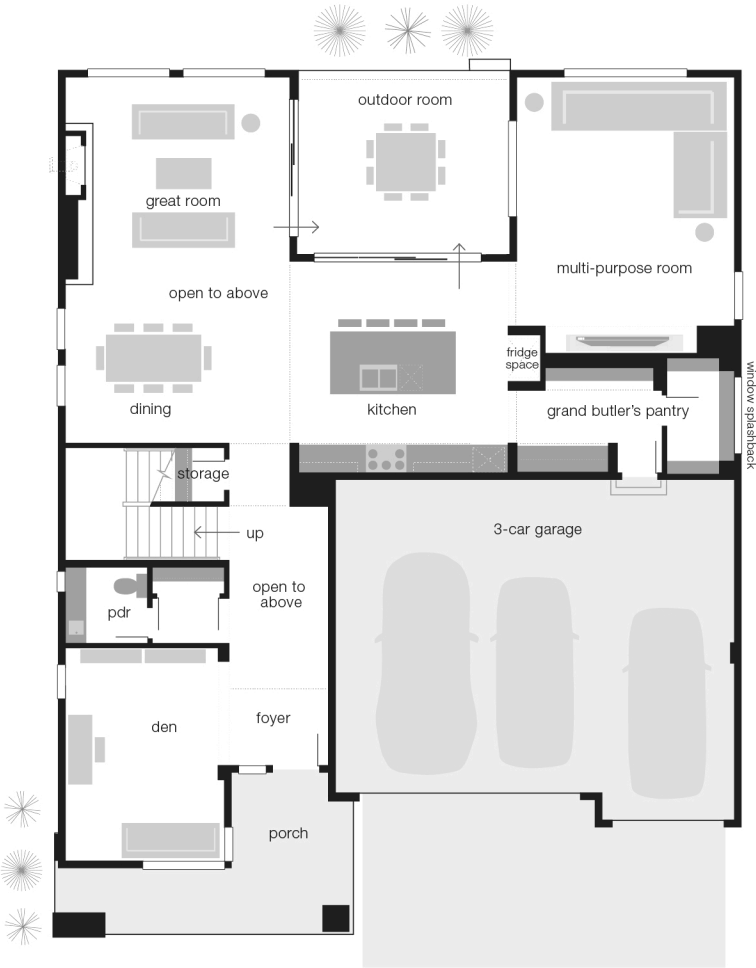

Avoca

4078 SF | 4 Bedroom | 3.5 Bath

MAINVUE
HOMES

M
MCCORMICK
CLOSE TO WHAT COUNTS