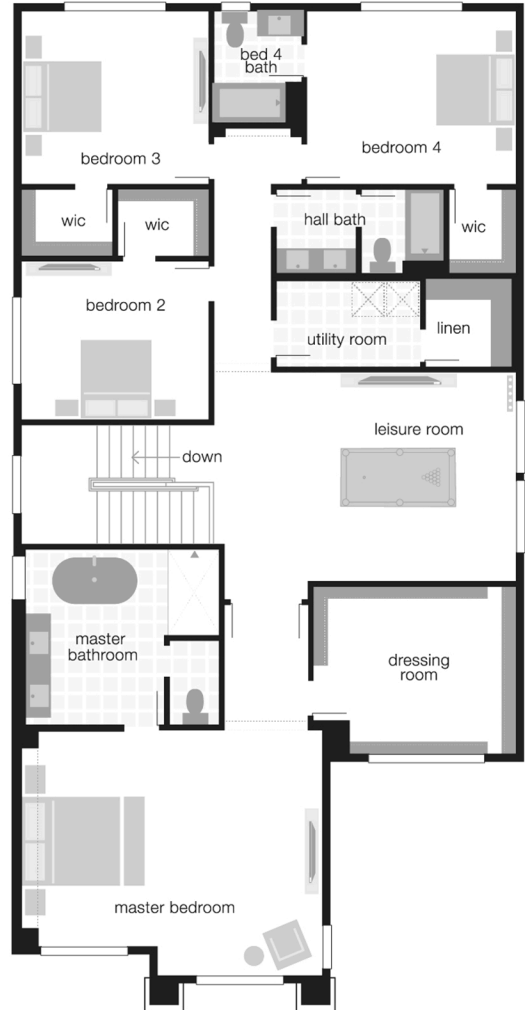

Astoria

4026 SF | 4 Bedroom | 3.5 Bath

MAINVUE
HOMES

M
MCCORMICK
CLOSE TO WHAT COUNTS