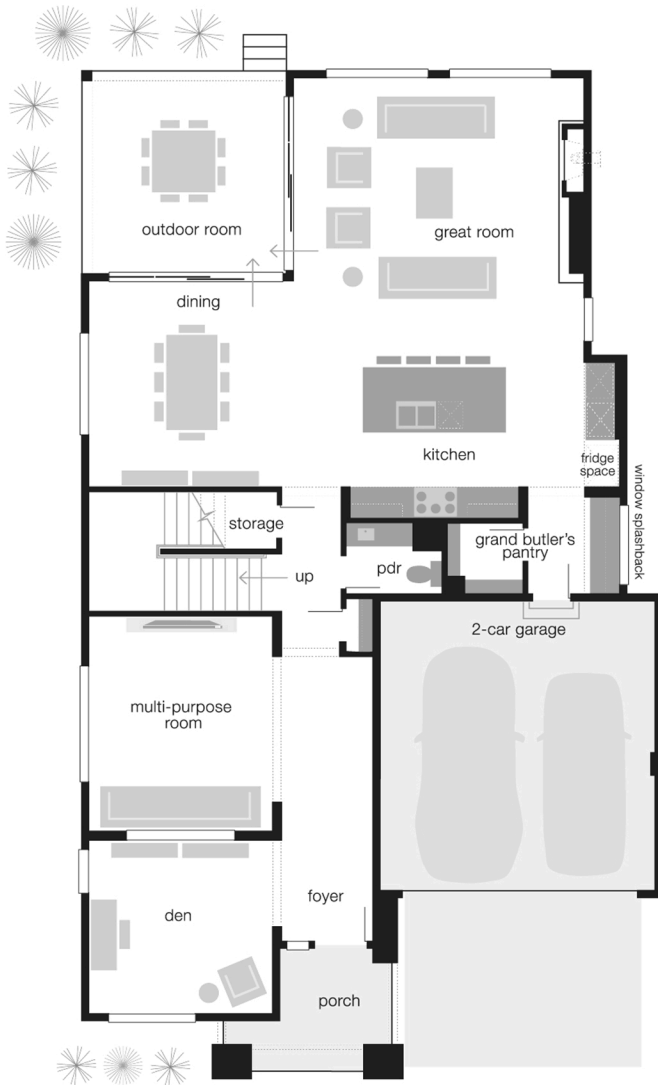

Astoria

4026 SF | 4 Bedroom | 3.5 Bath

MAINVUE
HOMES

M
MCCORMICK
CLOSE TO WHAT COUNTS