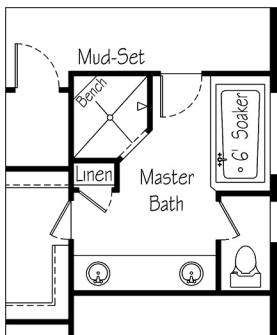

Whitney

2205 SF | 3 Bedroom | 2 Bath

Alternate Master Bath Layout A

Alternate Master Bath Layout B

Alternate Master Bath Layout C