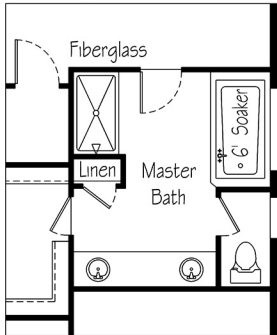

Whitney

2205 SF | 3 Bedroom | 2 Bath

Alternate Master Bath Layout A

Alternate Master Bath Layout B

Alternate Master Bath Layout C