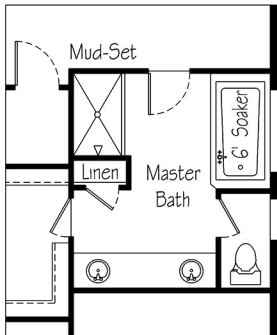

Whitney

2205 SF | 3 Bedroom | 2 Bath

Alternate Master Bath Layout A

Alternate Master Bath Layout B

Alternate Master Bath Layout C