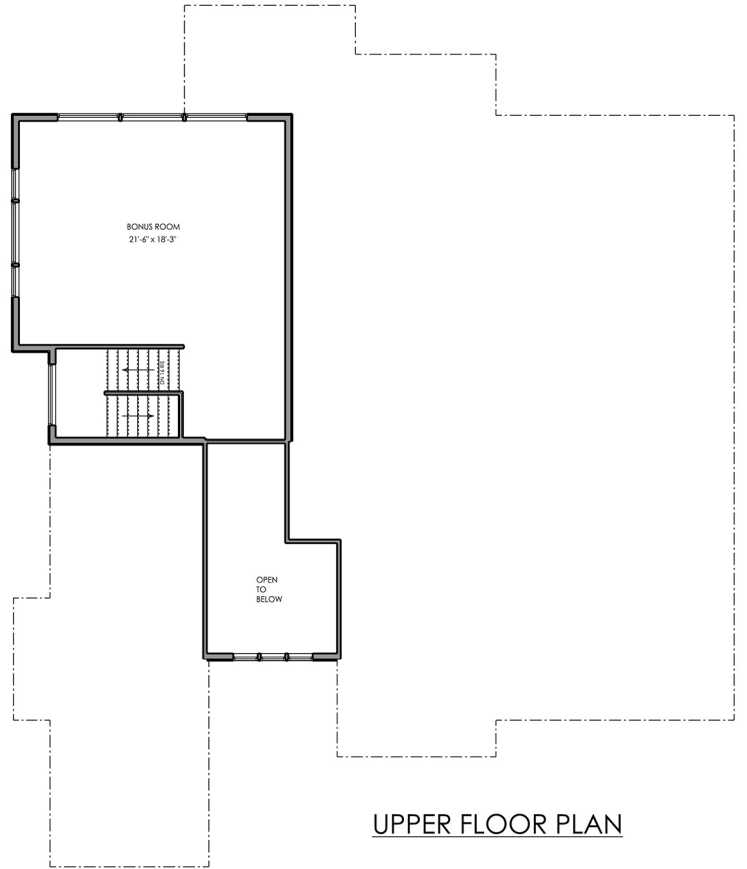

Nisqually

2892 SF | 3 Bedroom | 2.5 Bath

MAIN FLOOR PLAN

UPPER FLOOR PLAN

**Zetterberg Custom
Homes & Remodeling**

MCCORMICK
CLOSE TO WHAT COUNTS