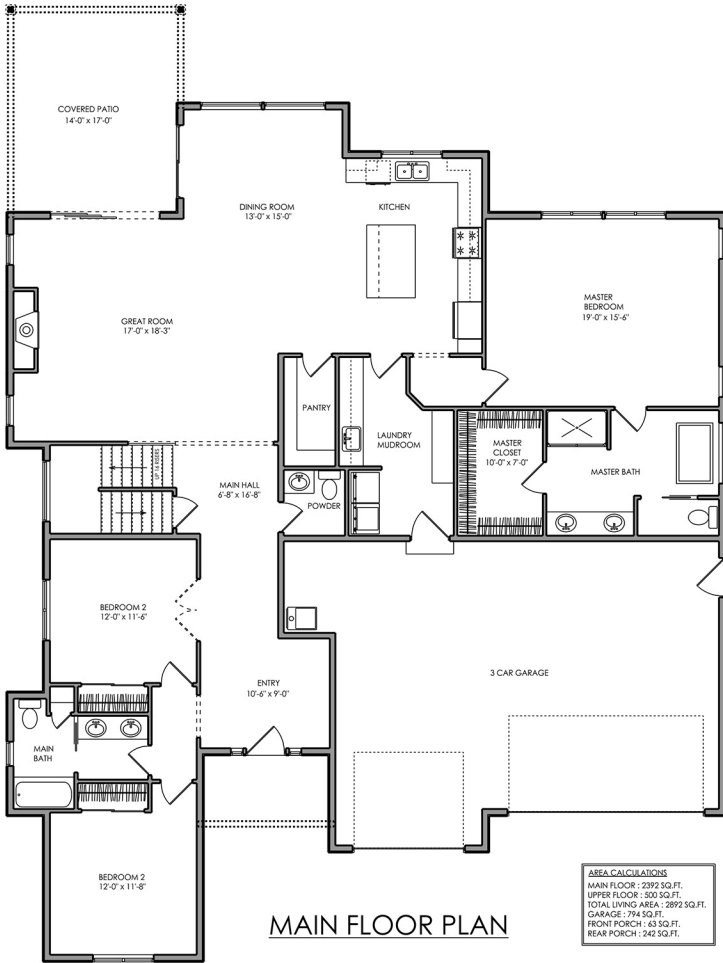

Nisqually

2892 SF | 3 Bedroom | 2.5 Bath

MAIN FLOOR PLAN

UPPER FLOOR PLAN

**Zetterberg Custom
Homes & Remodeling**

MCCORMICK
CLOSE TO WHAT COUNTS