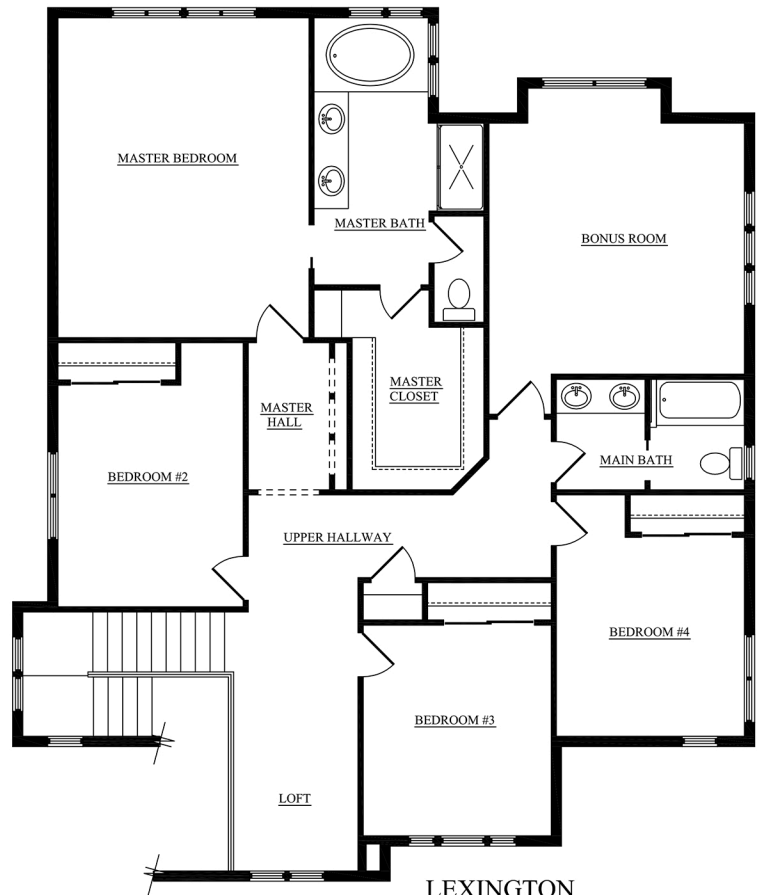

Lexington

2960 SF | 4 Bedroom | 3 Bath

LEXINGTON
MAIN FLOOR PLAN

LEXINGTON
UPPER FLOOR PLAN

Zetterberg Custom
Homes & Remodeling

MCCORMICK
CLOSE TO WHAT COUNTS