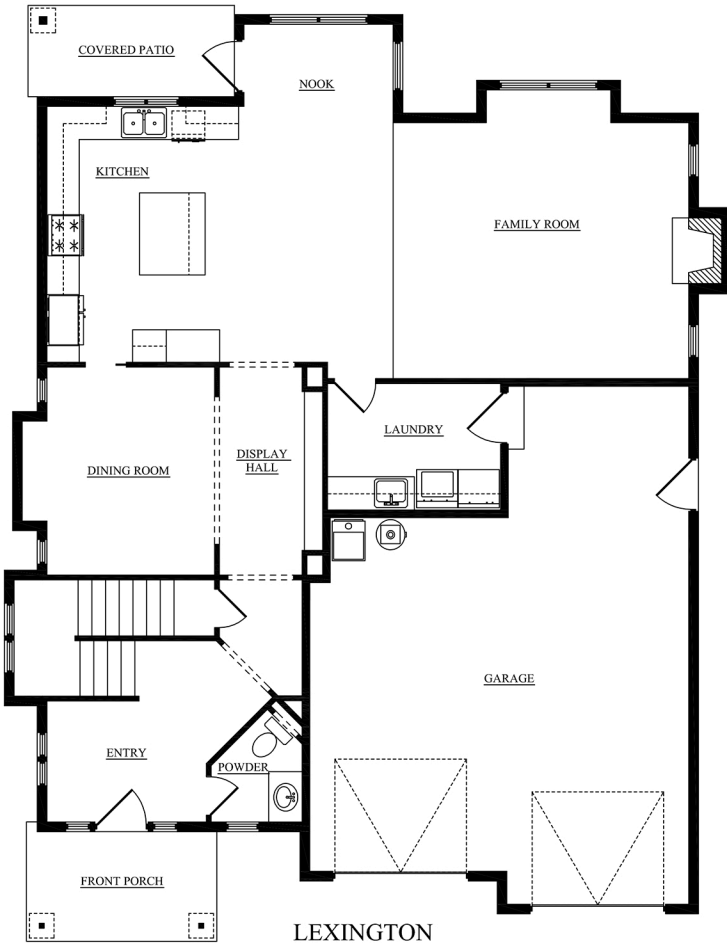

Lexington

2960 SF | 4 Bedroom | 3 Bath

LEXINGTON
MAIN FLOOR PLAN

LEXINGTON
UPPER FLOOR PLAN

Zetterberg Custom
Homes & Remodeling

MCCORMICK
CLOSE TO WHAT COUNTS