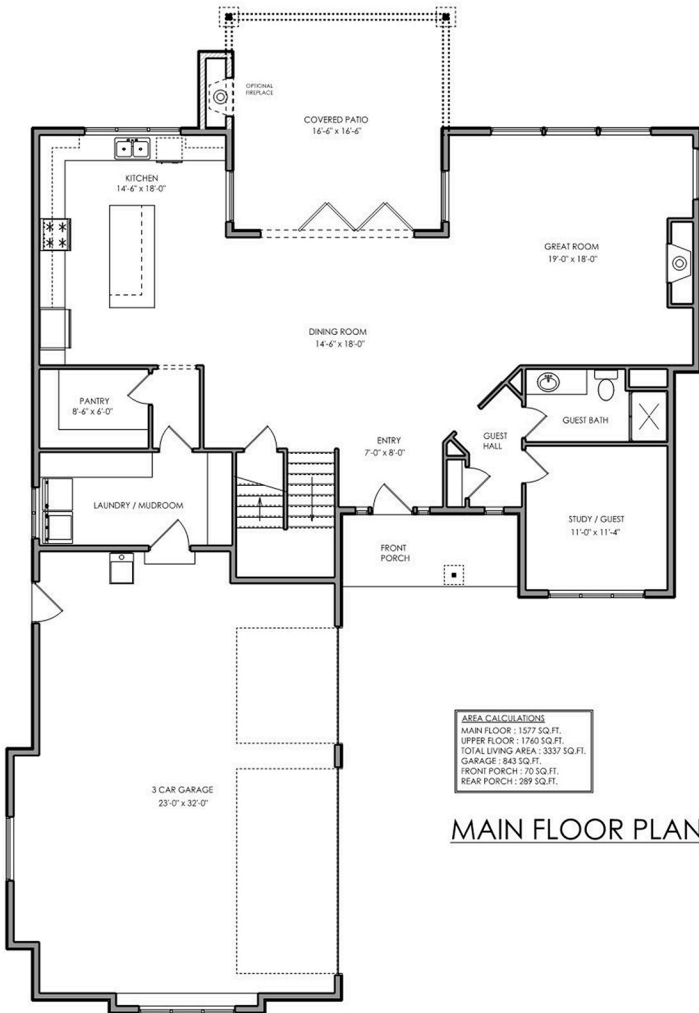

Landon

3337 SF | 4 Bedroom | 2.75 Bath

MAIN FLOOR PLAN

UPPER FLOOR PLAN

Zetterberg Custom
Homes & Remodeling

MCCORMICK
CLOSE TO WHAT COUNTS