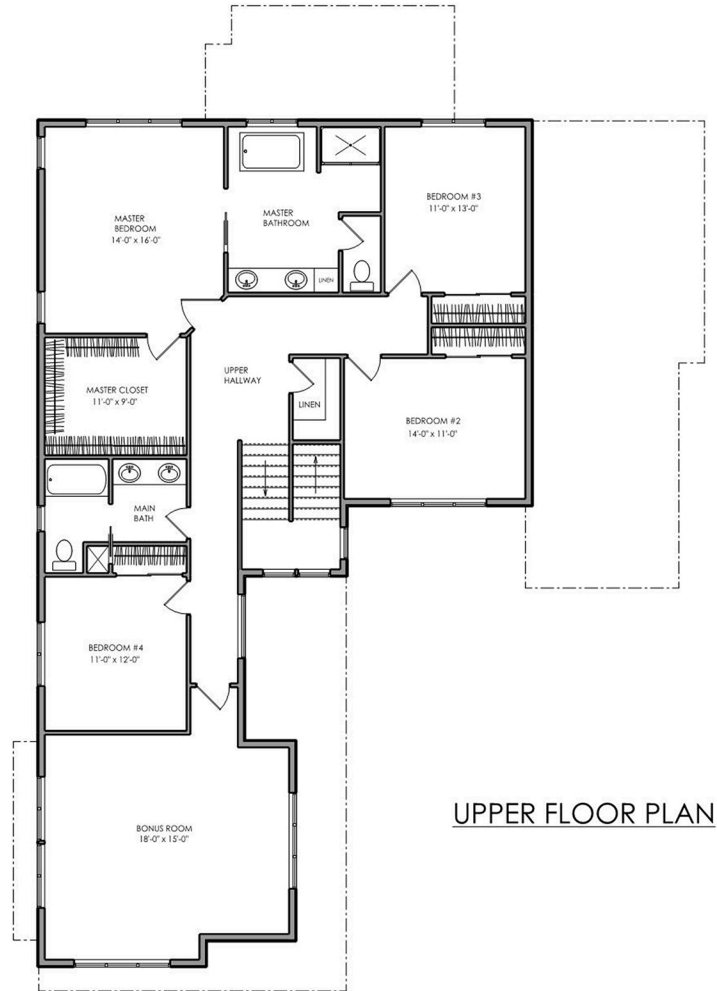

Landon

3337 SF | 4 Bedroom | 2.75 Bath

MAIN FLOOR PLAN

UPPER FLOOR PLAN

Zetterberg Custom
Homes & Remodeling

MCCORMICK
CLOSE TO WHAT COUNTS